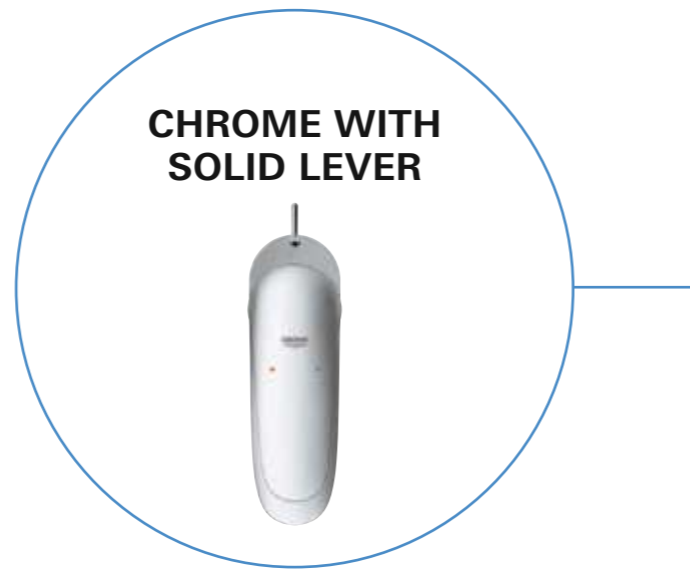

23 709 003
S-Size
Basin mixer
with pop-up waste set
with GROHE SilkMove ES

**CHROME WITH
SOLID LEVER**