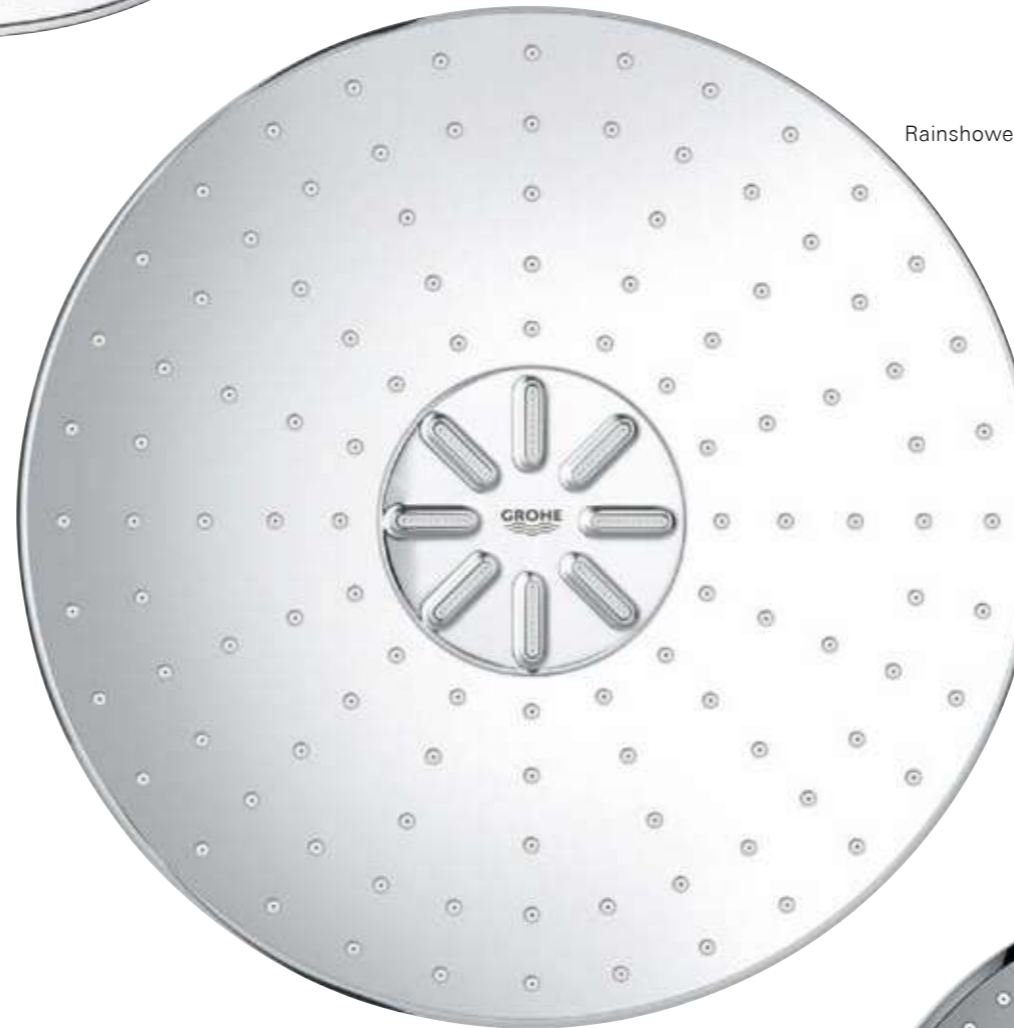

Rainshower 310 SmartActive