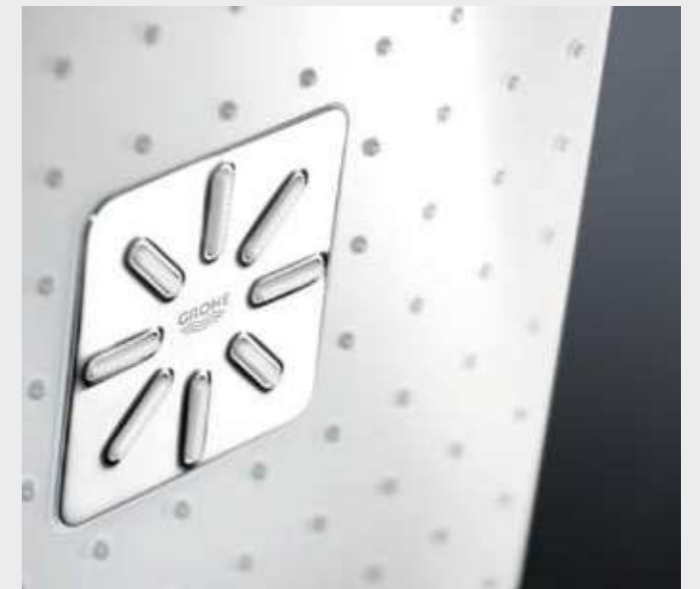

SHOWERS

All shapes, styles and sizes – dedicated to your perfect shower experience.

296

FLUSH PLATES

The finishing touch in your GROHE bathroom

304