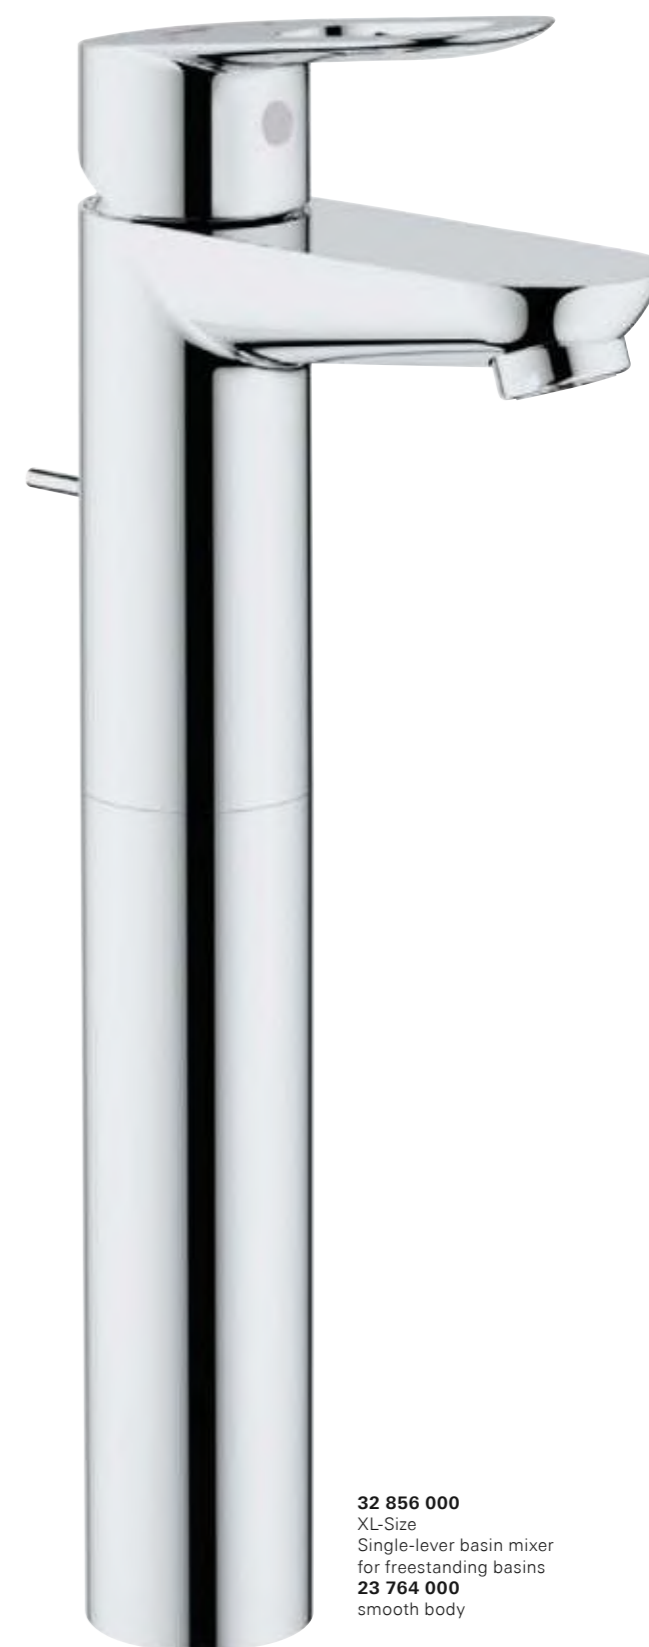

23 762 000
M-Size
Single-lever basin mixer

29 041 000
Single-lever bath/shower mixer
with automatic diverter
29 062 000
with lockable diverter

23 634 000
Single-lever shower mixer
wall mounted

29 042 000
Single-lever shower mixer

13 390 000
Bath spout with diverter

32 856 000
XL-Size
Single-lever basin mixer
for freestanding basins
23 764 000
smooth body

GROHE BAUEDGE

CONSISTENT USE OF LOZENGE SHAPES

Lends an air of balance and harmony. BauEdge's modern silhouette of the lever handle is pitched at an angle of seven degrees for comfortable use without compromising the clarity of its form. A comprehensive range of faucets and showers ensures this sophisticated design meets your design requirements.