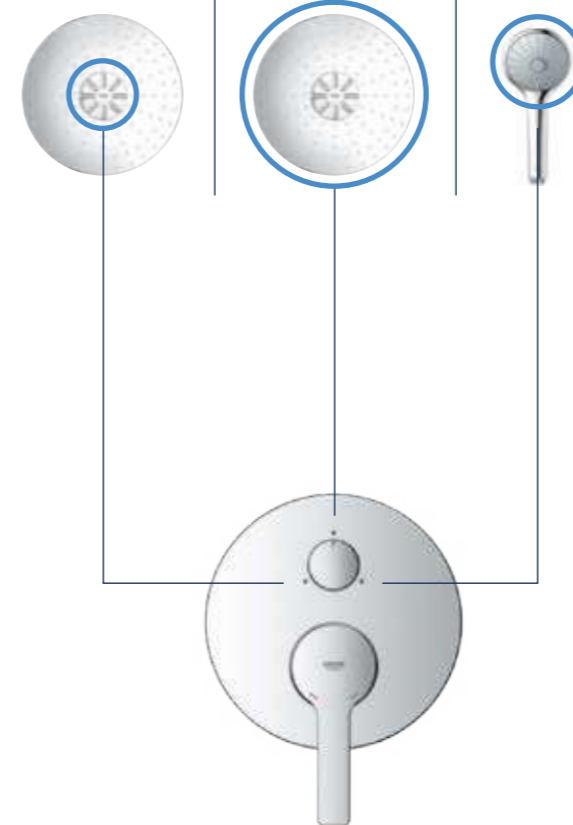

POWERFUL RELAXING FLEXIBLE

SINGLE-LEVER MIXER
3-WAY DIVERTER

POWERFUL RELAXING FLEXIBLE