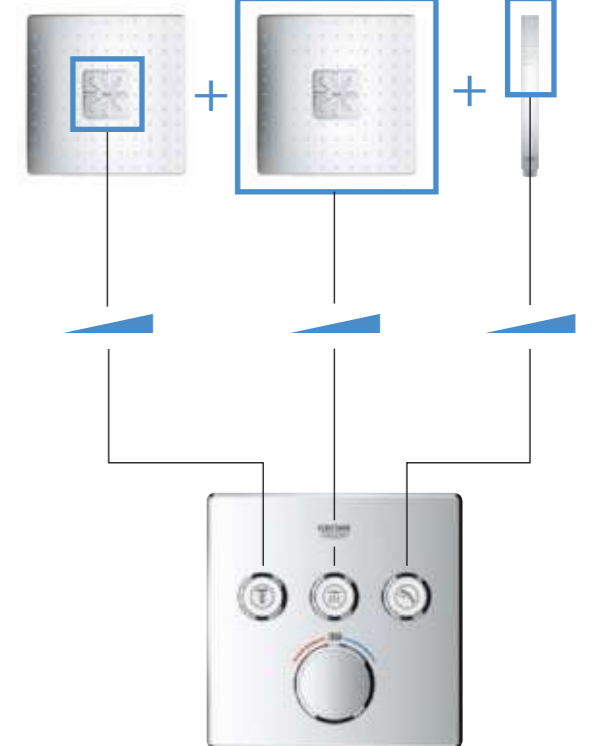

POWERFUL RELAXING FLEXIBLE

SINGLE-LEVER MIXER
3-WAY DIVERTER

POWERFUL RELAXING FLEXIBLE

GROHTHERM
SMARTCONTROL

**METAL PLATE, ERGONOMIC GRIP**

In keeping with its sleek design, the GROHE SmartControl Concealed uses premium materials. Its ergonomic buttons have a knurled grip for ease of use.