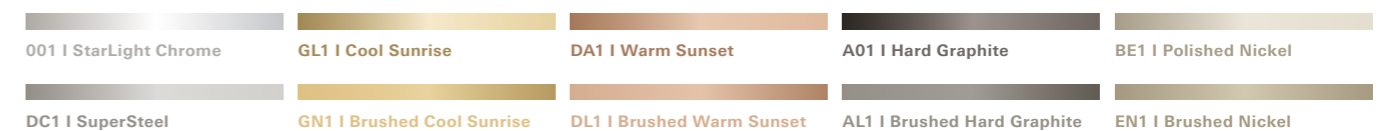

GROHE ESSENCE

UNDERSTATED ELEGANCE

Classic lifestyle, gently interpreted. For people who are attracted by clear, visually pleasing designs, GROHE Essence brings aesthetics without pretension. Complete bathrooms in this range use balanced, modern styling and create space for inventive furnishing ideas and innovative technologies.

VISIT US ONLINE

[BATHROOM >](#)

ESSENCE

NEW COLORS