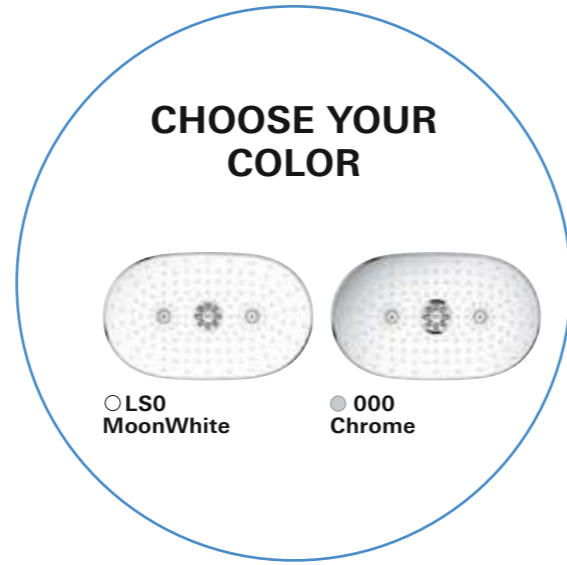

● ○
26 254 000 + 26 264 001
Rainshower 360 Duo
head shower set
including shower arm
Head shower sprays: GROHE
PureRain / GROHE Rain O² spray*
+ TrioMassage
450 mm shower arm
+ separate rough-in

● ○
26 450 000 + 26 264 001
Rainshower 360 Mono
head shower set
including shower arm
Head shower spray: GROHE
PureRain / GROHE Rain O² spray*
450 mm shower arm
+ separate rough-in

○ LSO
MoonWhite

● 000
Chrome