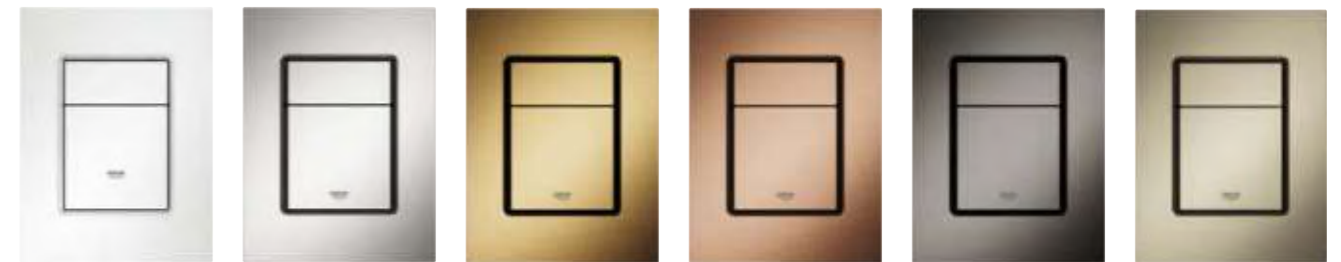

2 SIZES

GROHE is the only company in the industry that can offer a true freedom of choice with a 100% perfect match in color, design and size.

3 DESIGNS

12 COLORS

37 535 GL0 Cool Sunrise
37 535 DA0 Warm Sunset
37 535 A00 Hard Graphite
37 535 BE0 Polished Nickel
37 535 000 Chrome
37 535 P00 Matt Chrome