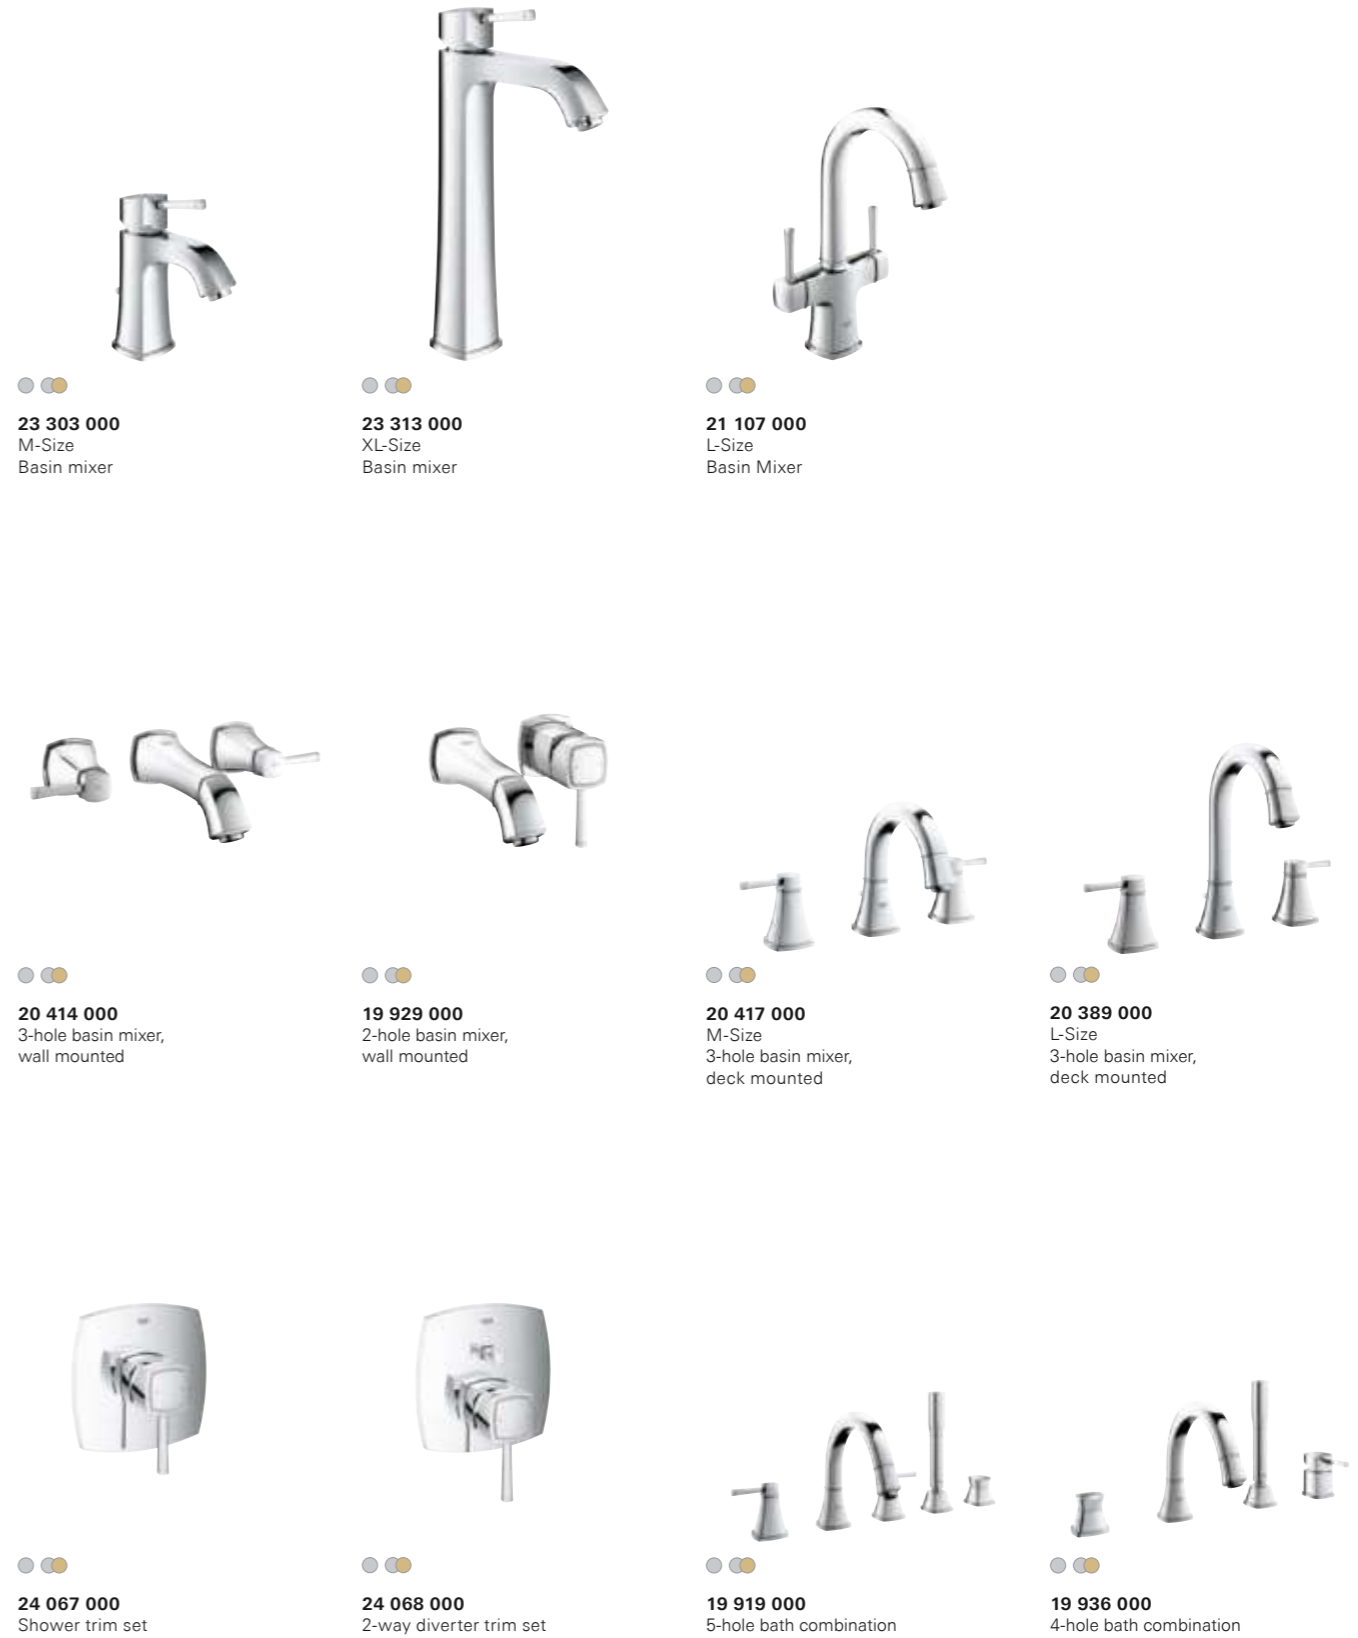

Stylistically, the Grandera collection can be combined with a wide range of bathroom furnishings, with the added flexibility of two colors – chrome and chrome / gold.

VISIT US ONLINE

[BATHROOM >](#)

● ●
23 318 000
 Bath/shower mixer,
 floor mounted