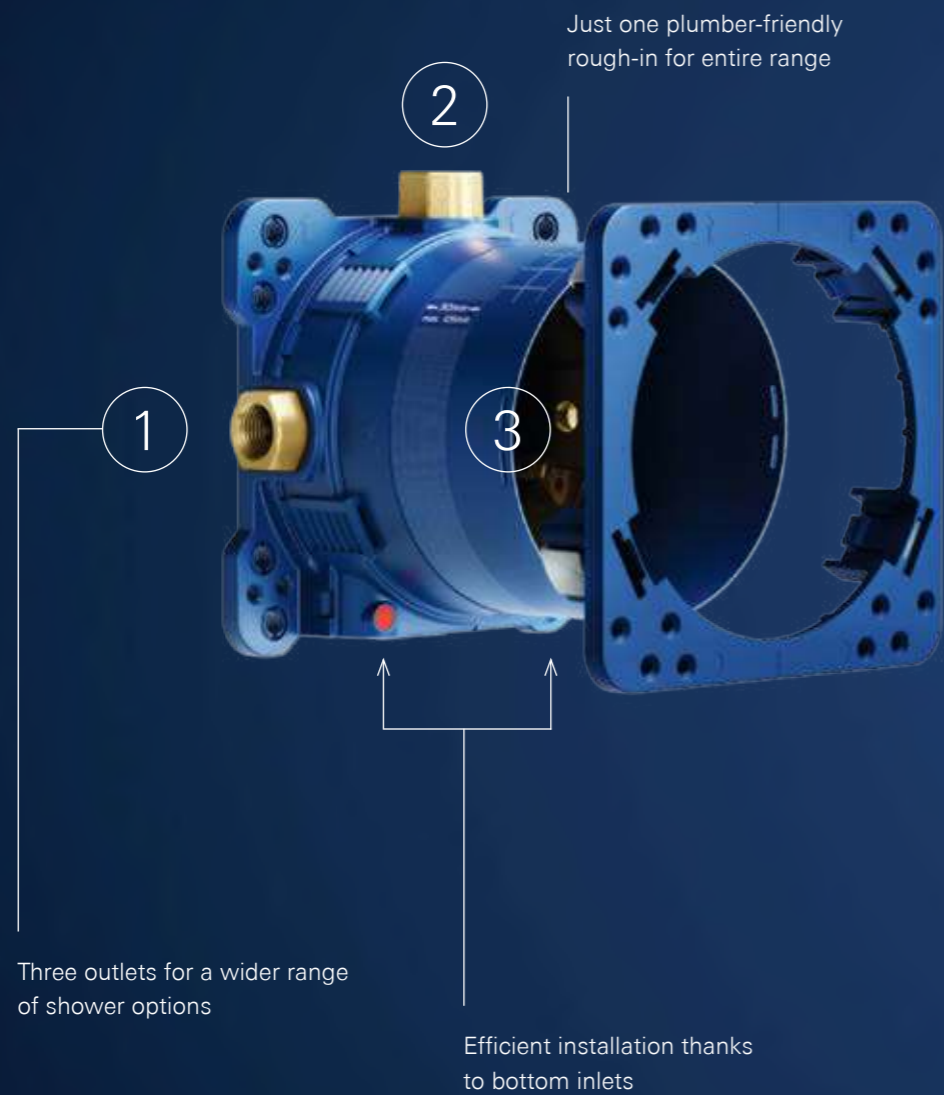

THE UNIVERSAL SOLUTION FOR THE NEEDS OF TOMORROW

new

TWO-HANDLE THERMOSTATS

More space and more control with our new thermostats

SMARTCONTROL

Ultimate and intuitive control of every shower function, space-saving and slim design

new

SINGLE-LEVER MIXERS

Simple to operate, control up three functions with our new mixers