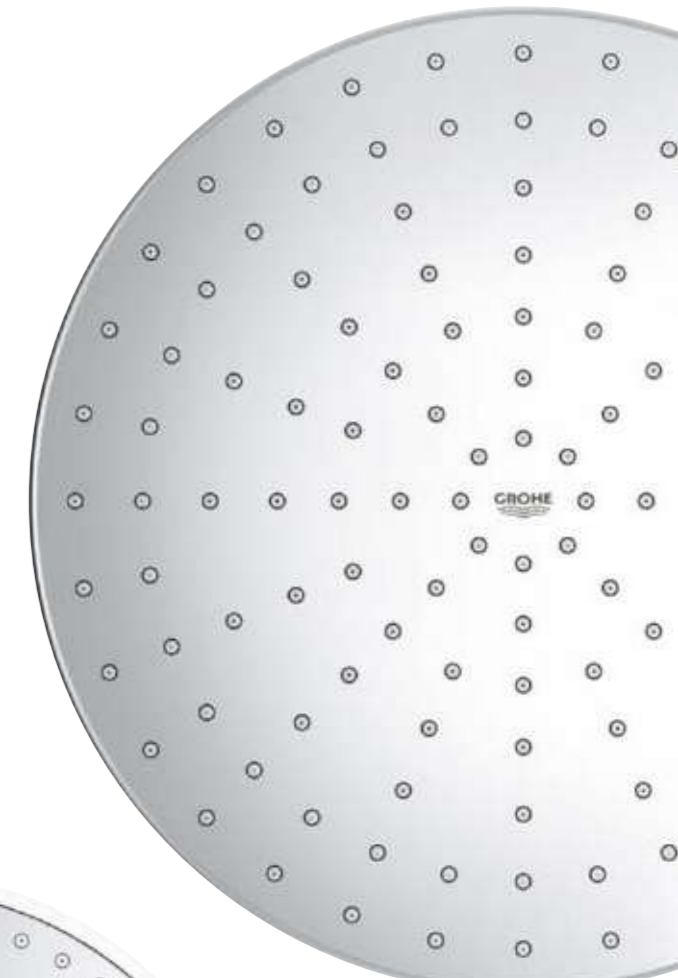

Rainshower 310 Mono